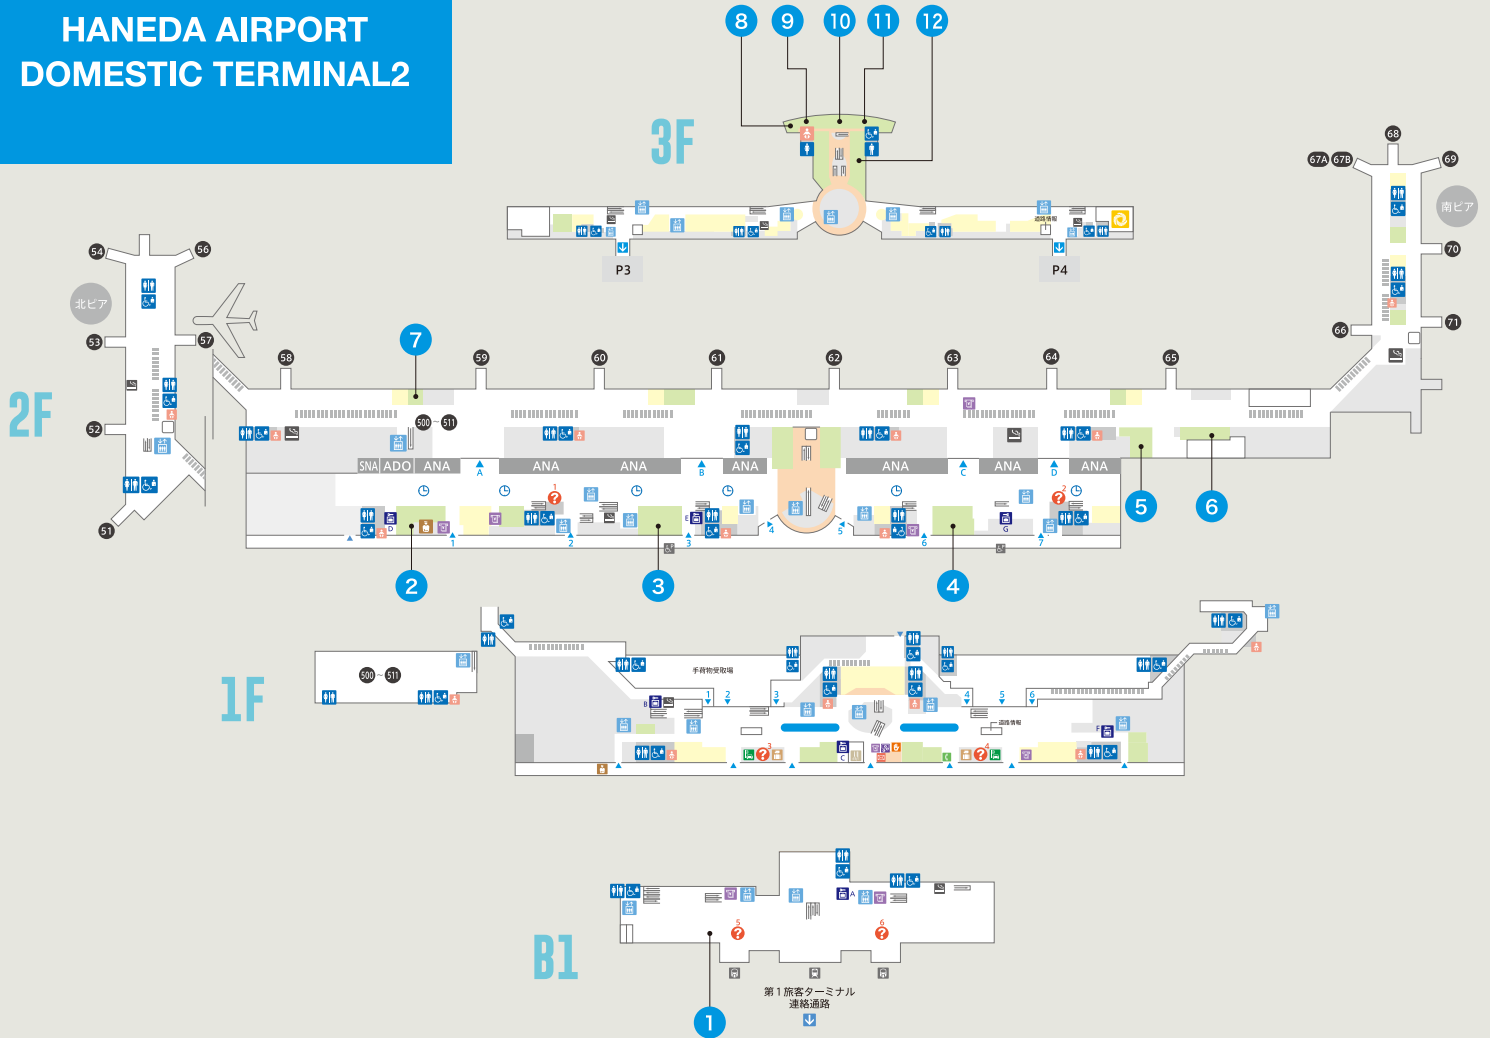

TAX FREE SHOP

GUIDE MAP

HANEDA AIRPORT DOMESTIC TERMINAL 2

① B1 AIRPORT DRUGSTORE

⑥ 2F ISETAN HANEDA STORE
MEN'S Terminal 2

⑪ 3F Minami Aoyama, Shosaikan

② 2F Tokyo Food Products Clock Tower1Store

⑦ 2F PIER

⑫ 3F Tokyo'sTokyo

③ 2F Tokyo Food Products Clock Tower3Store

⑧ 3F PORTVENIR

④ 2F SMILE TOKYO

⑨ 3F SWAROVSKI

⑤ 2F Samantha Thavasa SWEETS & TRAVEL,
Haneda Terminal 2

⑩ 3F Wako