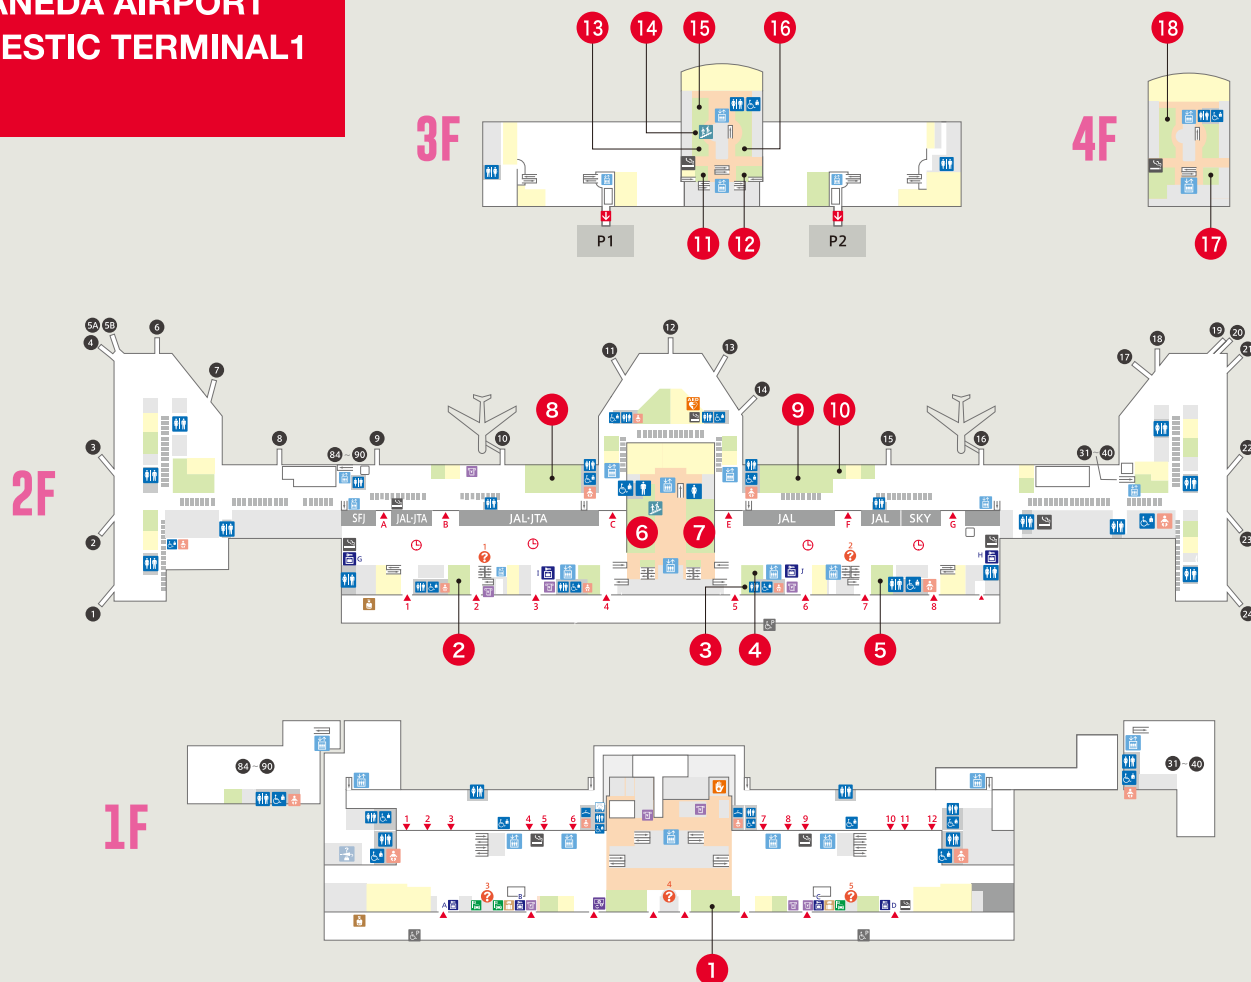

TAX FREE SHOP

GUIDE MAP

HANEDA AIRPORT DOMESTIC TERMINAL 1

① 1F	UNIQLO	⑧ 2F	ISETAN HANEDA STORE LADIES' Terminal 1	⑮ 2F	THE MAGGY
② 2F	PIER1 (1st floor)	⑨ 2F	ISETAN HANEDA STORE MEN'S Terminal 1	⑯ 2F	PORTVENIR
③ 2F	Tokyo Food Products Gate E	⑩ 2F	Samantha Thavasa SWEETS & TRAVEL, Haneda Terminal 1	⑰ 4F	Wako
④ 2F	AIRPORT DRUGSTORE	⑪ 3F	Minami Aoyama, Shosaikan	⑱ 4F	ace. Haneda Airport Shop
⑤ 2F	PIER4 (1st floor)	⑫ 3F	Dōshin, Juveniland TOKYO Terminal		
⑥ 2F	Selected Japanese Confectioneries	⑬ 2F	LACOSTE		
⑦ 2F	Selected Western Confectioneries	⑭ 2F	MIKIMOTO